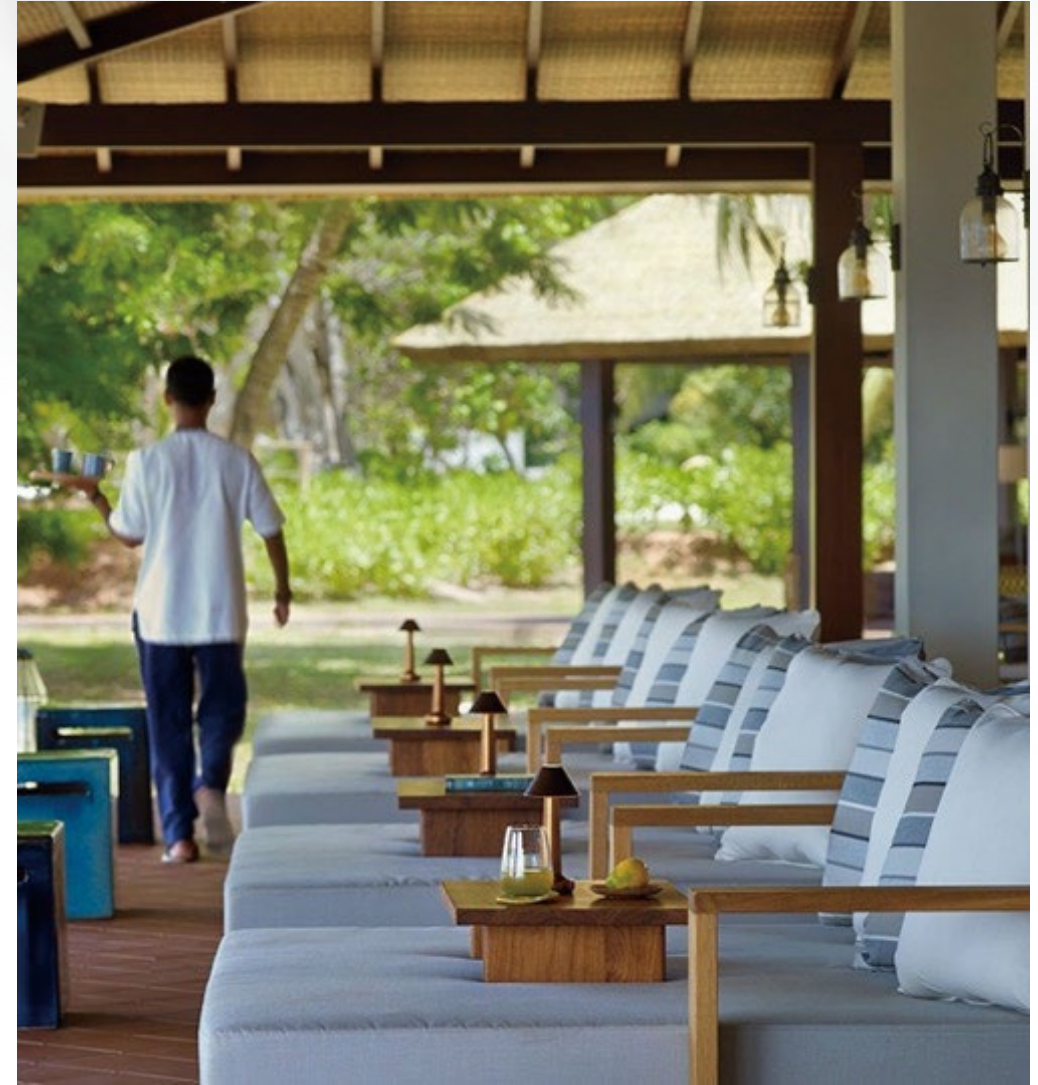

Its contemporary style adds a touch of elegance to the decor, making it an excellent choice for illuminating and elevating the atmosphere in these settings.

The Retro Bar Collection

02

The perfect lighting solution for hotels, restaurants, and bars. This elegant lamp exudes retro charm, making it an ideal addition to any stylish establishment.