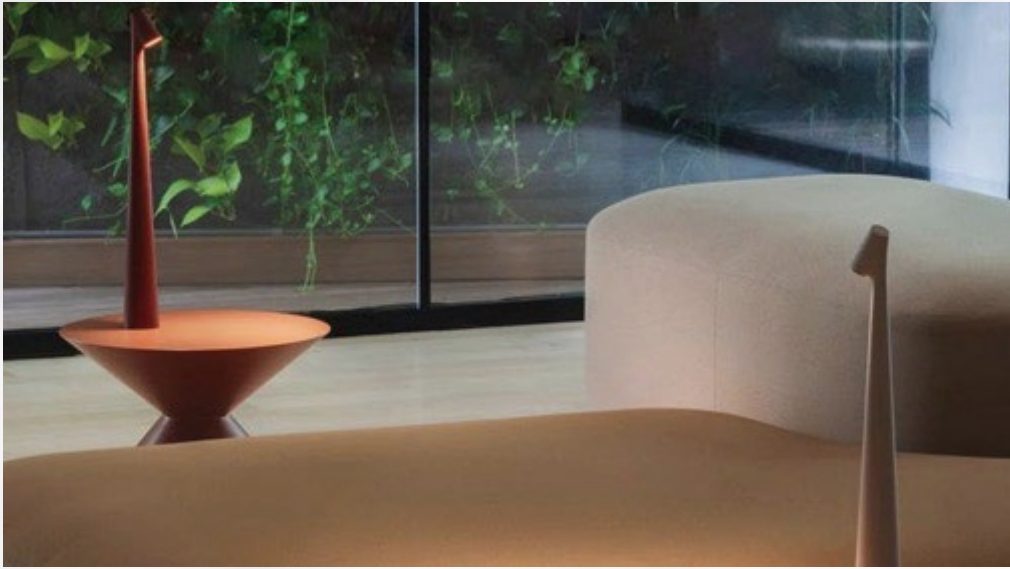

Designed with meticulous attention to detail, our lamp showcases a sleek minimalist metal frame that exudes modern elegance. Its clean lines and unembellished design effortlessly complement a variety of decor styles, making it an ideal addition to your hotel restaurant or bar.