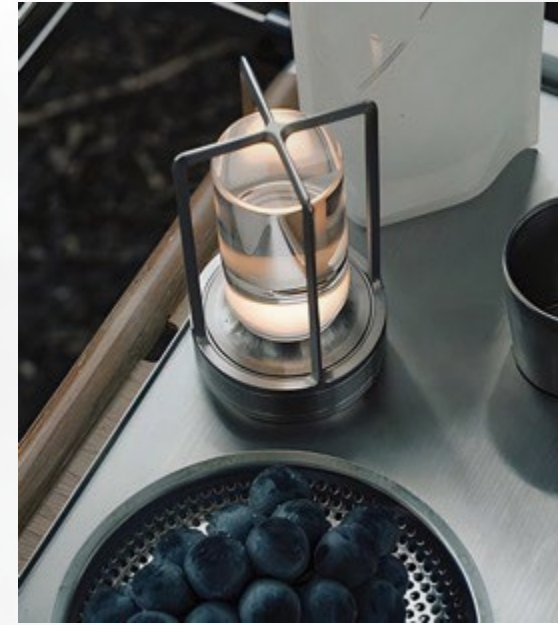

Black

Gold

Silver

Versatile

- Introducing TURN+ Lamp – a modern portable light that blends jeweler craftsmanship with advanced optics. It seamlessly combines cutting-edge lighting technology, meticulous handcrafting, premium materials, and a touch of nostalgia.
- With an integrated touch sensor and two types of LEDs, TURN+ allows easy light adjustment from a cozy glow to a vibrant setting, providing serene illumination for various occasions.