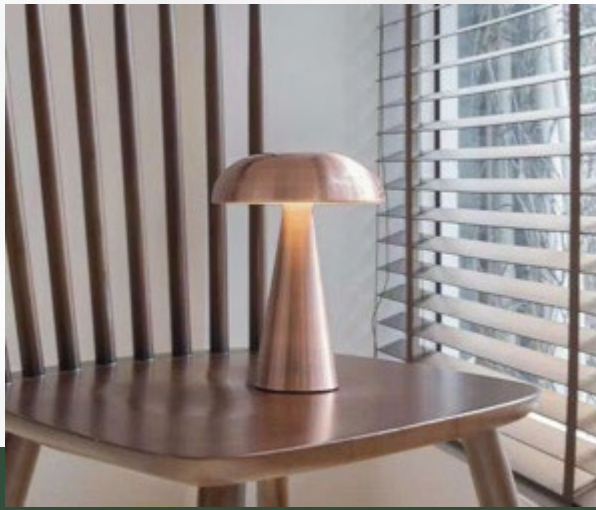

The Como effortlessly infuses any space with a chic ambiance, making it the perfect addition to your hotel restaurant or bar.