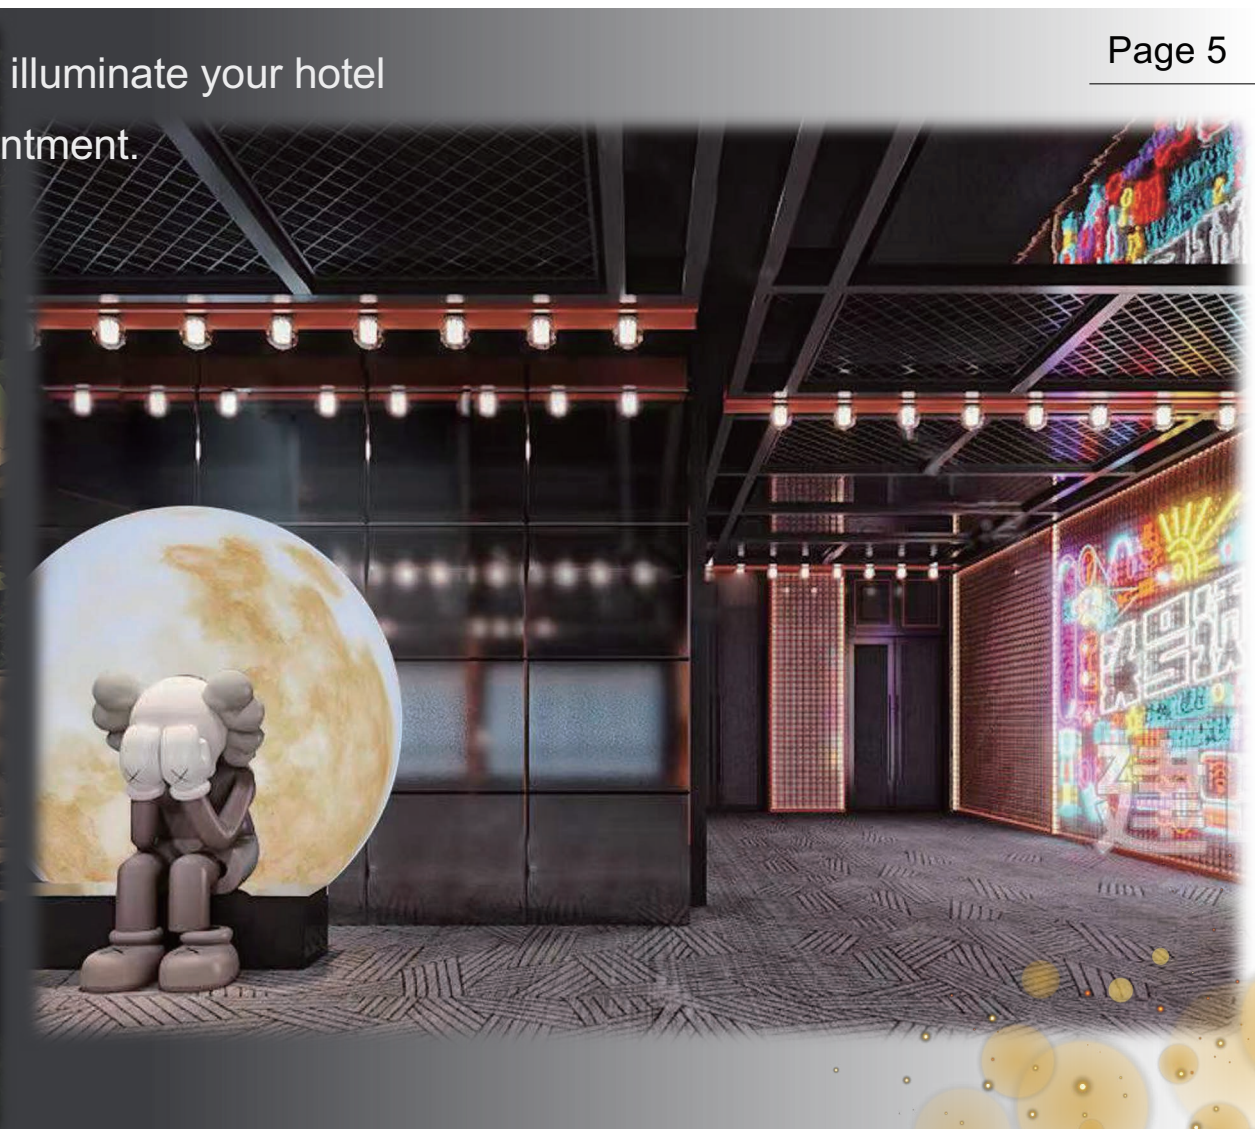

EMMSON

Ambient Lighting

Brilliance Collection 2024

Ambient Lighting

- Hotel garden lighting blends with nature, providing relaxation and elegance day and night.
- By day, "Ambient Lighting" fixtures adorn the garden with elegance, sparkling in sunlight, enhancing flowers, fountains, and landscapes. At night, they create a warm, enchanting glow, turning the garden into a fairyland.

MoonGlow Collection

Elevate your space with elegance and charm, offering guests a unique visual treat and a cozy retreat.

Exploring the Aesthetics of Life
Artistic expression of light

SIMPLE AND SOFT
ARTISTIC EXPRESSION OF LIGHT

December
is the
brilliant

This garden lamp will illuminate your hotel
with a touch of enchantment.

Courtyard display

calibre : 30/50/60/90/100/120cm

light source : LED

Enhance your hotel garden with our ambient light pillars. Emitting a soft glow, they create tranquility day and night.

Neon Nightlife Collection

Vibrant, illuminated furniture that transforms your bar or restaurant into a chic, modern haven, enhancing ambiance day or night.

Elegant lighting ball for enhancing hotel gardens, patios, yards, and swimming pools.