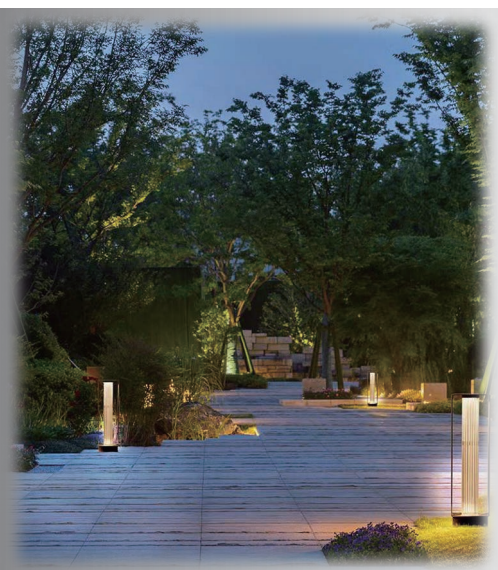

December
is the
brilliant

This garden lamp will illuminate your hotel
with a touch of enchantment.

Courtyard display

calibre : 30/50/60/90/100/120cm

light source : LED

Enhance your hotel garden with our ambient light pillars. Emitting a soft glow, they create tranquility day and night.