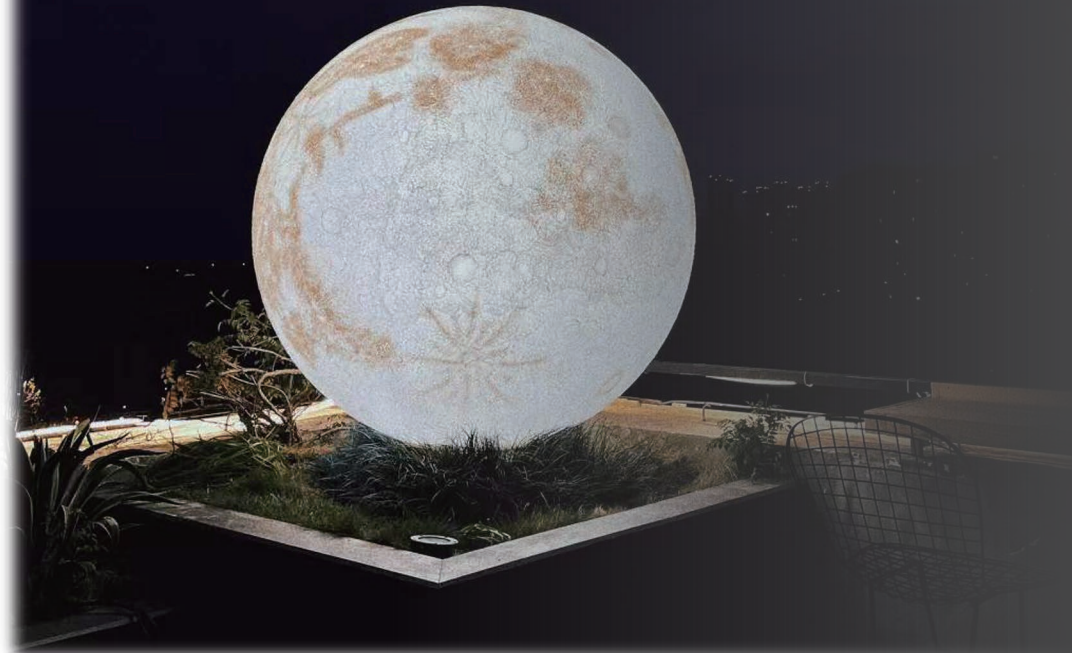

EMMSON

Ambient Lighting

Brilliance Collection 2024

Ambient Lighting

- Hotel garden lighting blends with nature, providing relaxation and elegance day and night.
- By day, "Ambient Lighting" fixtures adorn the garden with elegance, sparkling in sunlight, enhancing flowers, fountains, and landscapes. At night, they create a warm, enchanting glow, turning the garden into a fairyland.