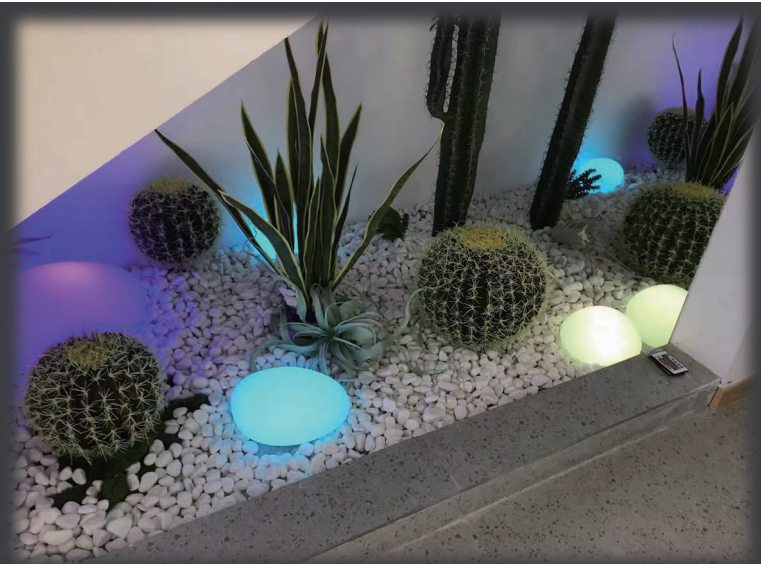

EMMSON

Ambient Lighting

Brilliance Collection 2024

Ambient Lighting

- Hotel garden lighting blends with nature, providing relaxation and elegance day and night.
- By day, "Ambient Lighting" fixtures adorn the garden with elegance, sparkling in sunlight, enhancing flowers, fountains, and landscapes. At night, they create a warm, enchanting glow, turning the garden into a fairyland.

December
is the
brilliant

This garden lamp will illuminate your hotel
with a touch of enchantment.

Courtyard display

calibre : 30/50/60/90/100/120cm

light source : LED

Enhance your hotel garden with our ambient light pillars. Emitting a soft glow, they create tranquility day and night.

Neon Nightlife Collection

Vibrant, illuminated furniture that transforms your bar or restaurant into a chic, modern haven, enhancing ambiance day or night.

Elegant lighting ball for enhancing hotel gardens, patios, yards, and swimming pools.