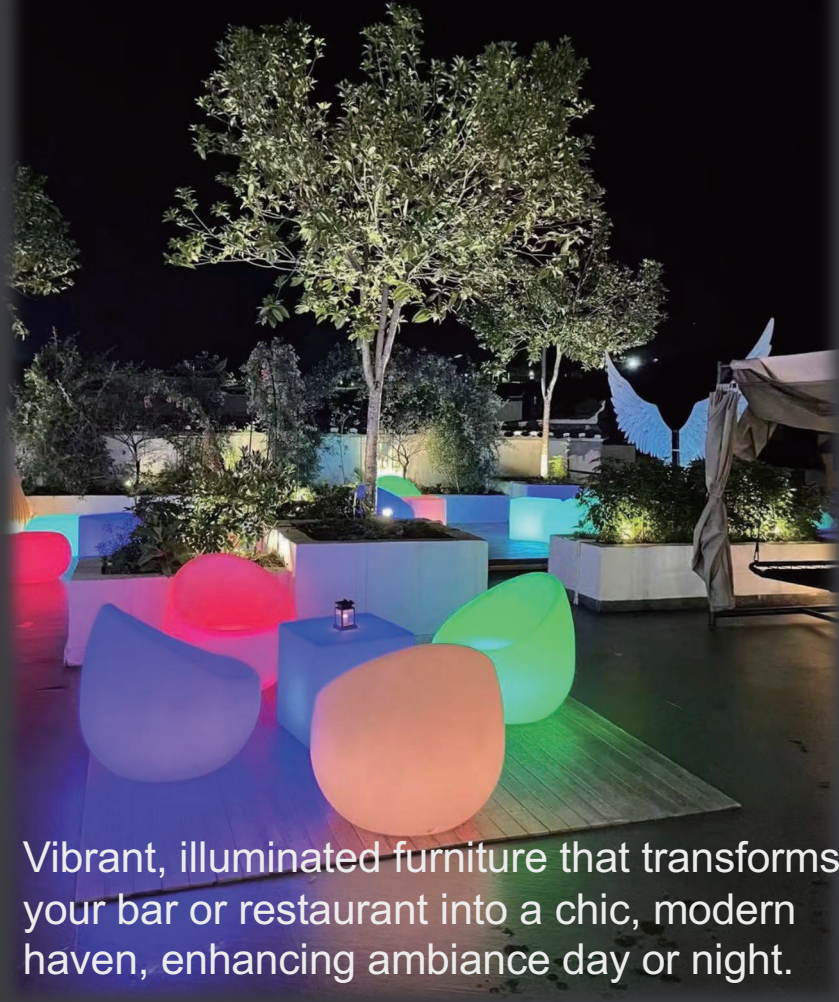

EMMSON

Ambient Lighting

Brilliance Collection 2024

Ambient Lighting

- Hotel garden lighting blends with nature, providing relaxation and elegance day and night.
- By day, "Ambient Lighting" fixtures adorn the garden with elegance, sparkling in sunlight, enhancing flowers, fountains, and landscapes. At night, they create a warm, enchanting glow, turning the garden into a fairyland.

December
is the
brilliant

This garden lamp will illuminate your hotel
with a touch of enchantment.

Courtyard display

calibre : 30/50/60/90/100/120cm

light source : LED

Enhance your hotel garden with our ambient light pillars. Emitting a soft glow, they create tranquility day and night.

Neon Nightlife Collection

Vibrant, illuminated furniture that transforms your bar or restaurant into a chic, modern haven, enhancing ambiance day or night.

Elegant lighting ball for enhancing hotel gardens, patios, yards, and swimming pools.